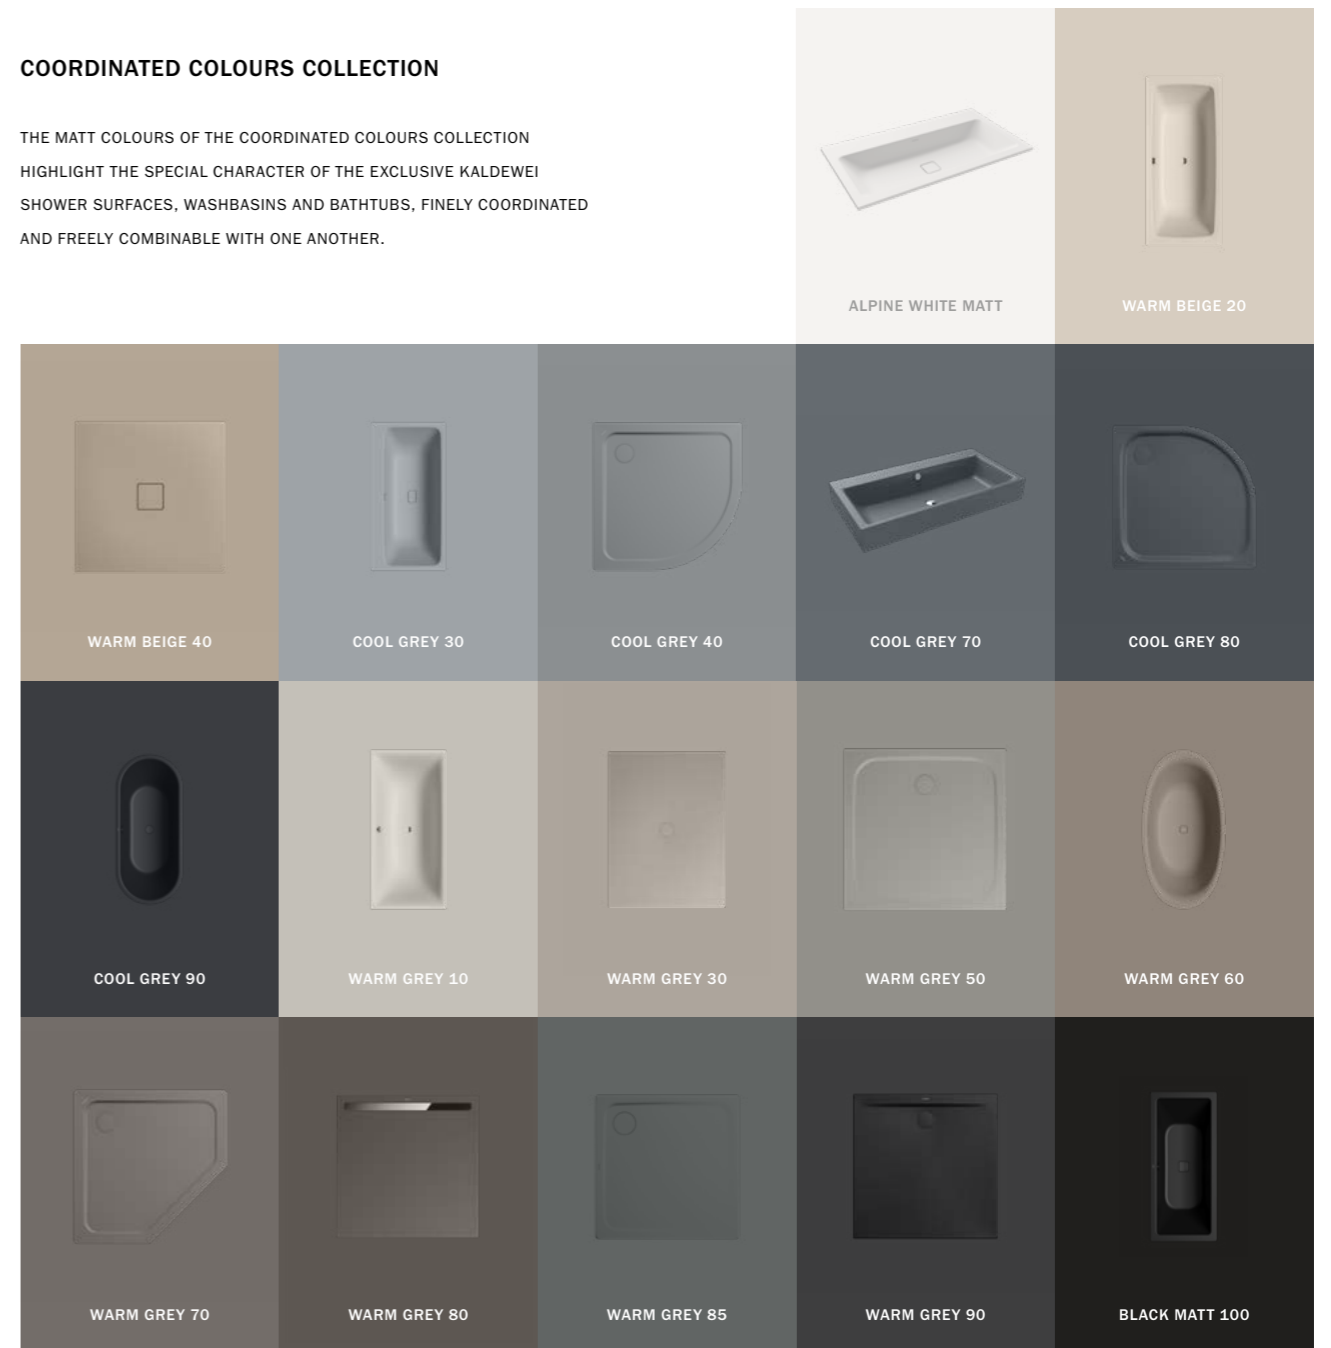

COORDINATED COLOURS COLLECTION

THE MATT COLOURS OF THE COORDINATED COLOURS COLLECTION HIGHLIGHT THE SPECIAL CHARACTER OF THE EXCLUSIVE KALDEWEI SHOWER SURFACES, WASHBASINS AND BATHTUBS, FINELY COORDINATED AND FREELY COMBINABLE WITH ONE ANOTHER.