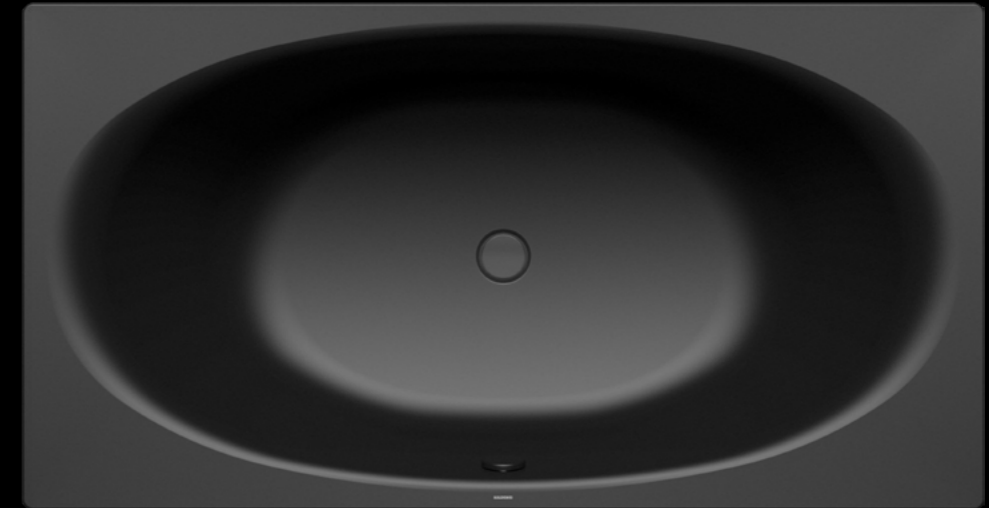

ELLIPSO DUO OVAL (WARM GREY 60)

ELLIPSO DUO

Designed by Phoenix Design

The square bathtub ELLIPSO DUO is strictly geometrically shaped, but the sophisticated edge design is characterised by a flowing, harmonious shape. The soft, elliptical inner shape of the ELLIPSO DUO promises a feeling of security and comfort. Rounded shoulder areas and precisely running side walls create generous space that invites you to relax and bathe alone or together with someone else.

BUILT-IN INSTALLATION

ELLIPSO DUO	L 1900	W 1000	D 440
ELLIPSO DUO OVAL	L 1900	W 1000	D 440

COLOURS

FROM THE PRODUCTION OF THE STEEL ENAMEL, TO THE STEEL FORMING, TO THE FINAL REFINING EVERY PRODUCTION STEP INCLUDING PACKAGING AND SHIPPING ALONG THE VALUE CHAIN ARE – MADE IN GERMANY.

ELLIPSO DUO (BLACK MATT 100)