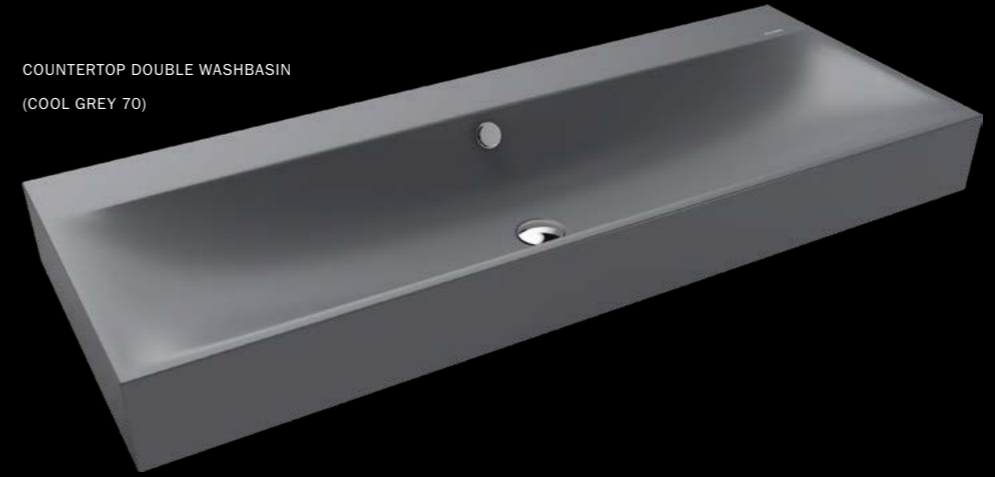

UNDERCOUNTER WASHBASIN
(COOL GREY 90)