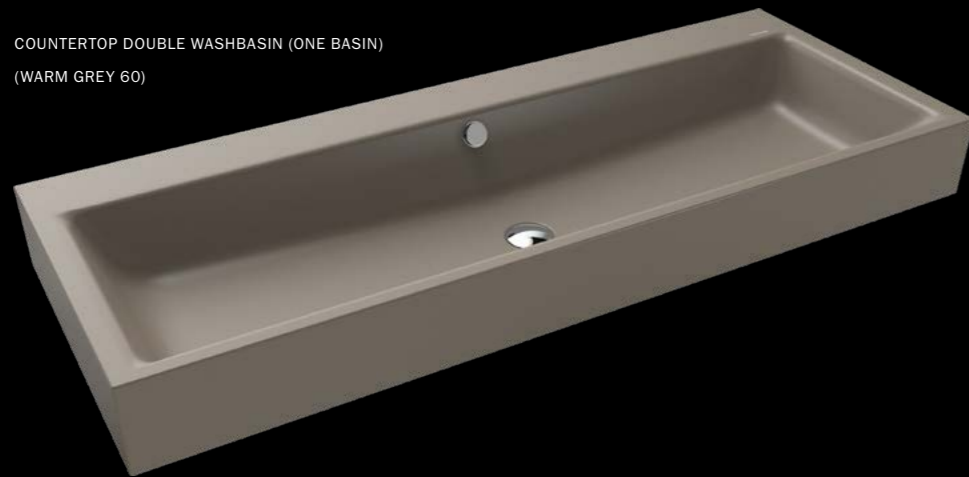

DOUBLE WASHBASIN (TWO BASINS)
(ALPINE WHITE)