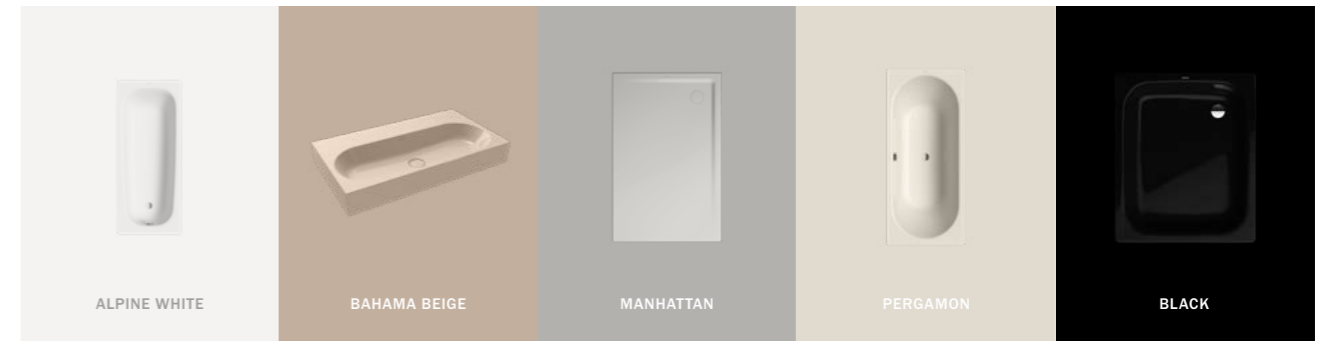

SANITARY COLOURS