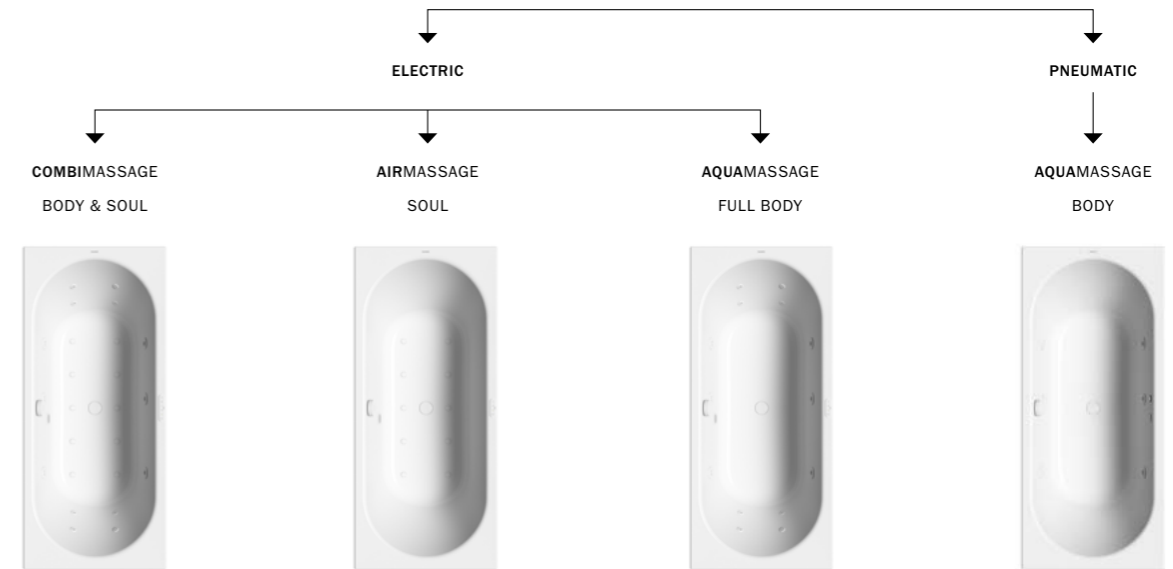

WHIRL SYSTEMS