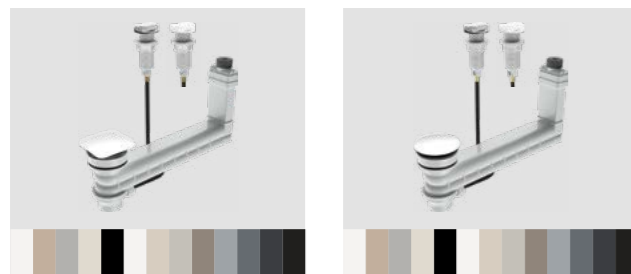

WASTE AND OVERFLOW VALVE CLOU WITH CABLE AND ROTARY KNOB

• WITH SQUARE ENAMELLED COVER,
KNOB IN CHROME/WHITE
• FOR CONO WASHBASINS

• WITH ROUND ENAMELLED COVER,
KNOB IN CHROME/WHITE
• FOR CENTRO WASHBASINS