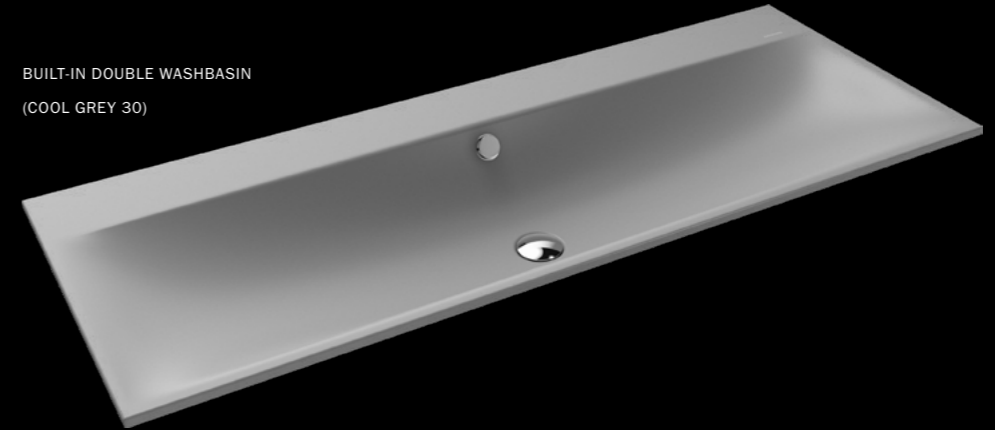

COUNTERTOP DOUBLE WASHBASIN
(COOL GREY 70)

SILENIO

Designed by Anke Salomon

WALL-HUNG WASHBASIN

L 600	W 460	H 120
L 900	W 460	H 120
L 1200	W 460	H 120
L 1200	W 460 (DOUBLE WB, ONE BASIN)	H 120

COUNTERTOP WASHBASIN

L 600	W 460	H 40/120
L 900	W 460	H 40/120
L 1200	W 460 (DOUBLE WB, ONE BASIN)	H 120

BUILT-IN WASHBASIN

L 600	W 460	H 14
L 900	W 460	H 14
L 1200	W 460 (DOUBLE WB, ONE BASIN)	H 14

UNDER-COUNTER WASHBASIN

L 634	W 391	-
L 934	H 391	-

COLOURS

The concise design of the SILENIO series gains further lines and elegance, especially with the washbasin. A feast for the eyes, the soft, organic interior shape, the narrow, precise spout on the washbasin rim. Flowing design, as if made from one piece. And no matter which size you choose – a SILENIO washbasin offers ample space for fittings and accessories.

BUILT-IN DOUBLE WASHBASIN
(COOL GREY 30)