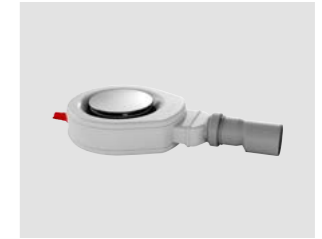

FLAT

KA 90 IS AVAILABLE IN ALL SANITARY COLOURS AND COLOURS OF THE COORDINATED COLOURS COLLECTION. SUPPLIED WITH A CHROME-PLATED COVER AS STANDARD.